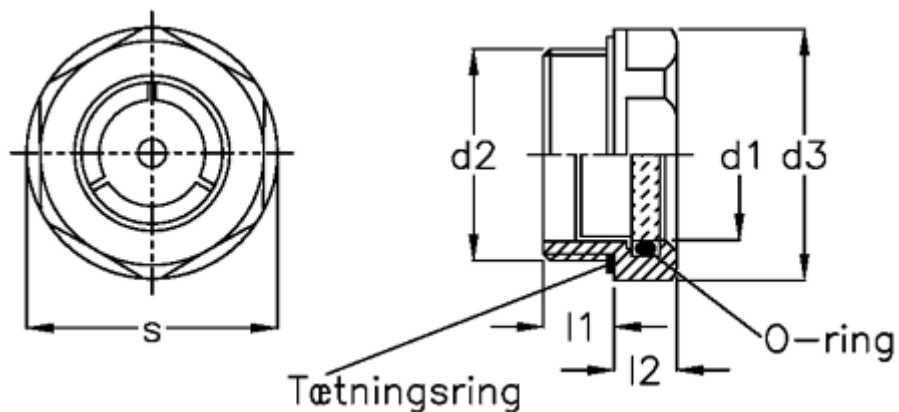

# Data Sheet

Article number: 207437M1415AS

Description: E+G Oil level sight glass GN 743-7-M14x1.5-AS

## Measures

d1	= 7
d2	= M14x1.5
d3	= 20
l1	= 7.5
l2	= 6.5
Max pressure	= -
Max vacuum mbar	= -
s	= 18